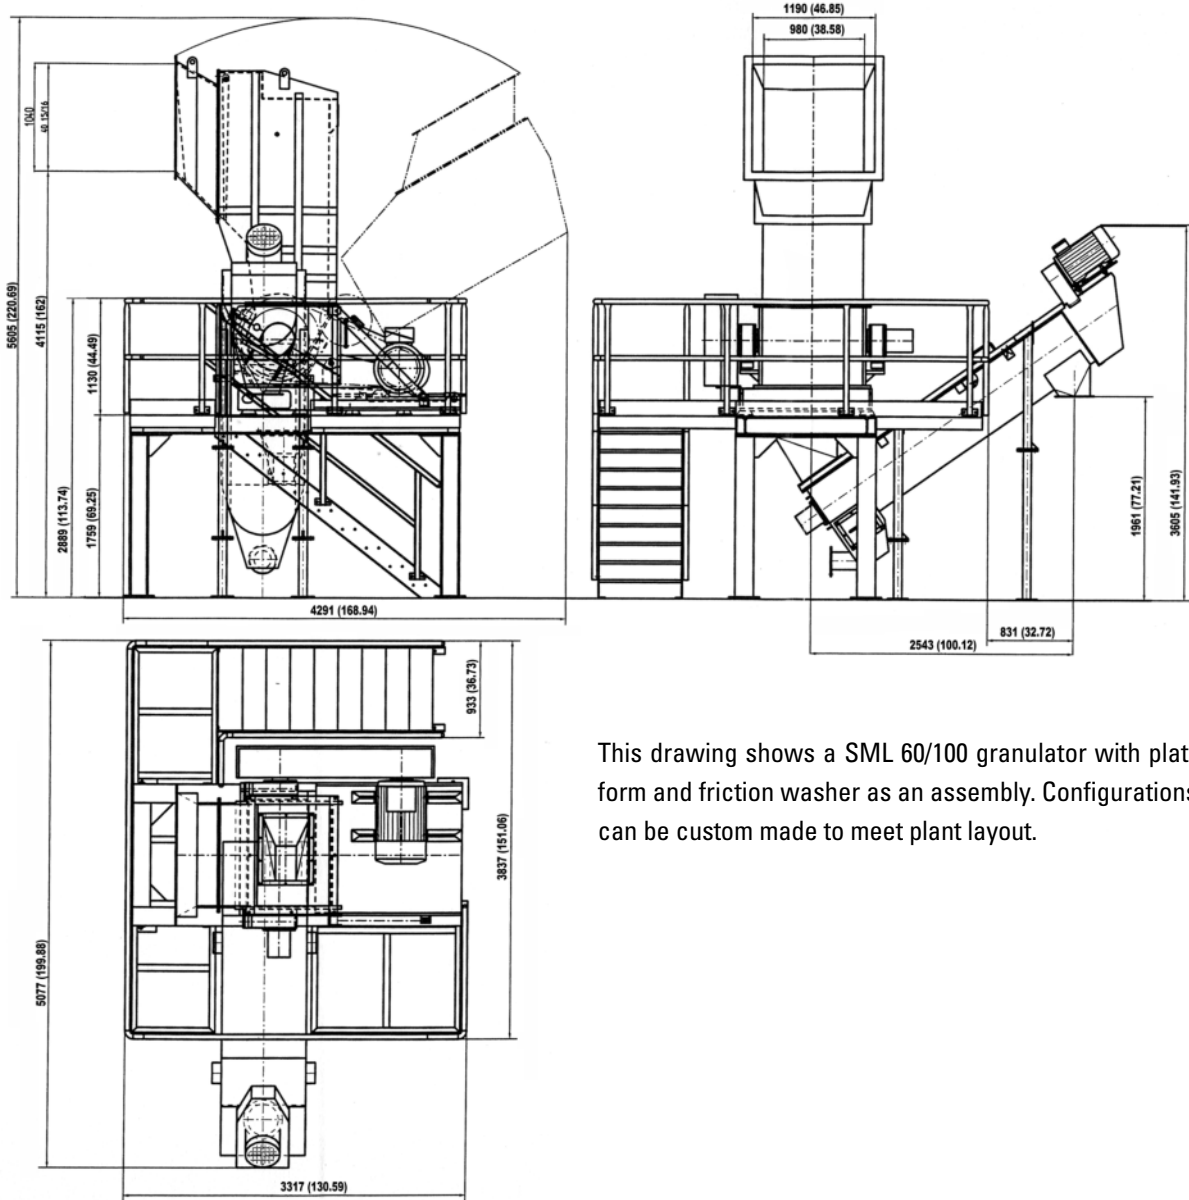

This drawing shows a SML 60/100 granulator with platform and friction washer as an assembly. Configurations can be custom made to meet plant layout.

dimensions in mm